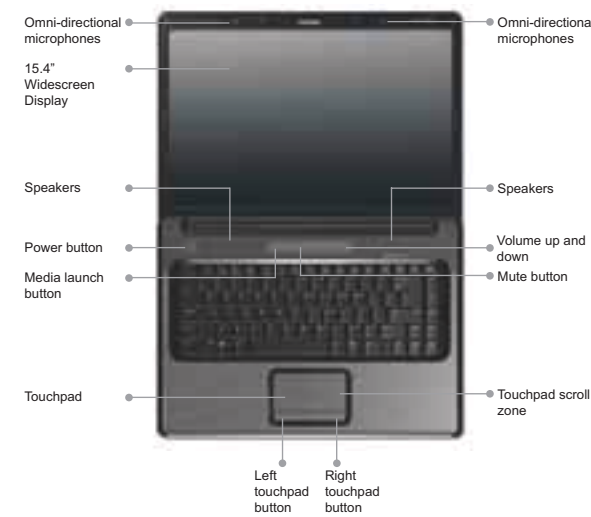

Compaq Presario V6200 series Notebook PC

Compaq recommends Windows Vista™ Home Premium

Specifications*

Printed on January 2007

Compaq Presario V6200 series Notebook PC Accessories

HP xb3000 notebook expansion base
Enjoy the comfort of a desktop experience with the convenience of a notebook.

HP Notebook QuickDock
Stay connected to everything—power, peripherals, entertainment and Network—with a single cable*. Say hi to a cleaner and neater work area with the HP QuickDock that works right out of the box.

HP 12-cell and 6-cell battery
Double your battery life and do more on the go. With the extended battery performance in your bag, you will always be prepared for anything.